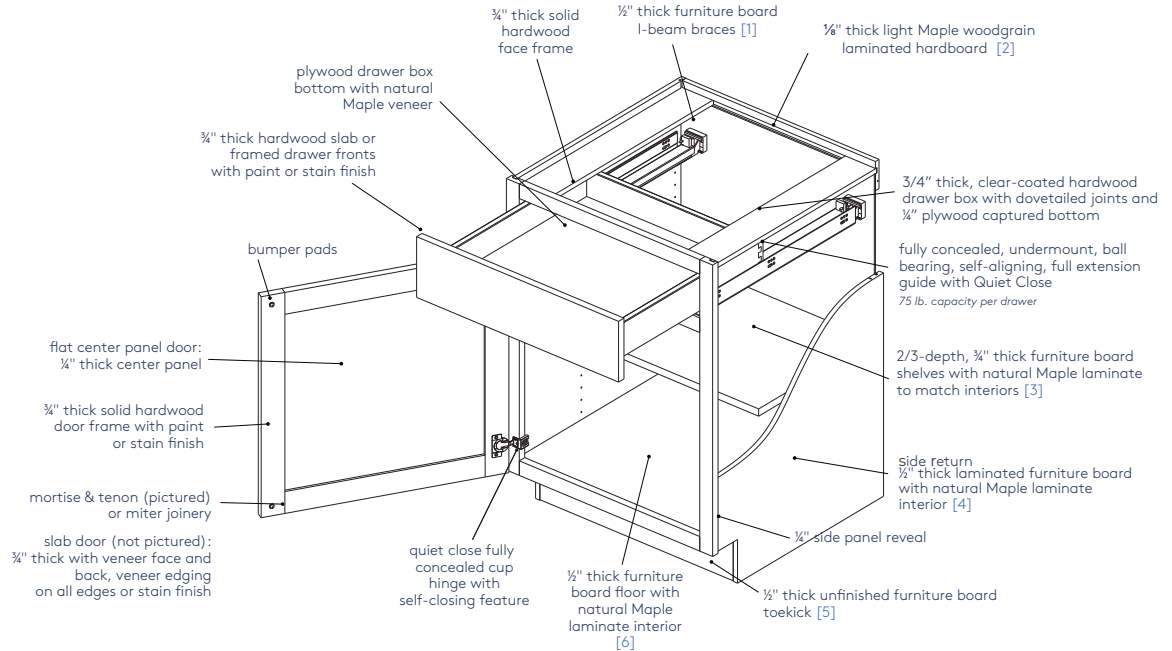

888-350-1242
cliqstudios.com

Craftsman Silverline Box Construction

Standard cabinet box construction features furniture board, with an optional all-plywood construction upgrade, noted in **light blue**.