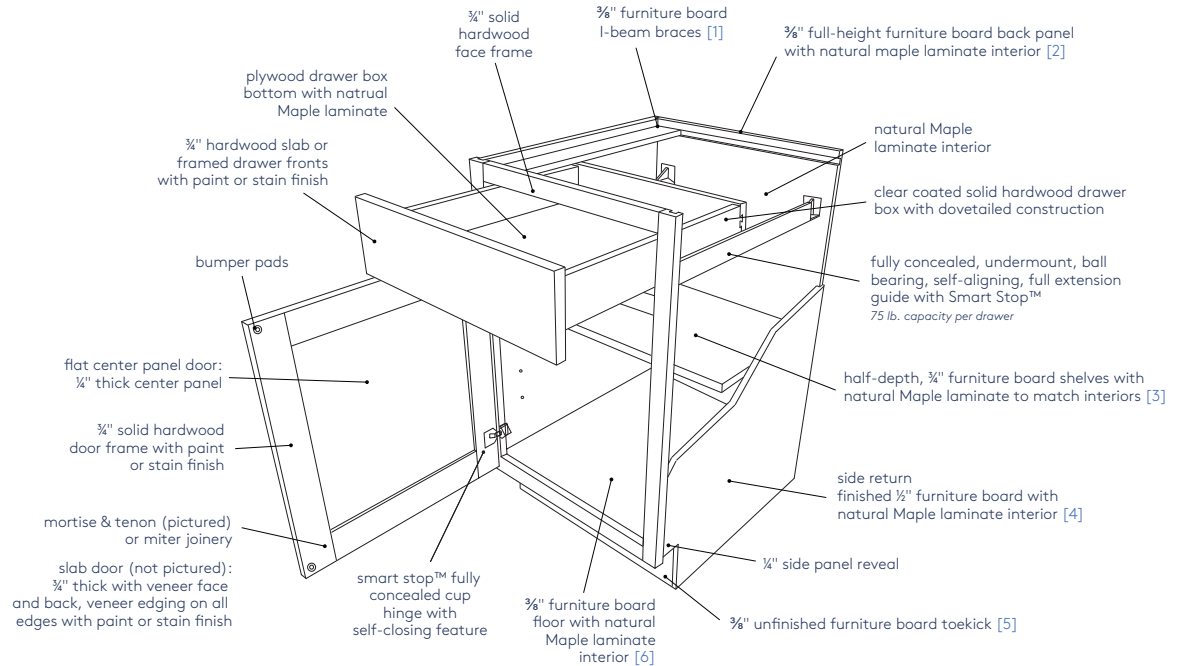

Optional all-plywood construction upgrade includes:

1. 3/8" plywood I-beam braces
2. 3/8" plywood back panel with natural Maple laminate interior
3. 3/4" plywood shelves with natural Maple laminate to match interiors
4. 1/2" unfinished veneer plywood with natural Maple laminate interior
5. 3/8" unfinished plywood toekick
6. 3/8" plywood floor with natural Maple laminate interior